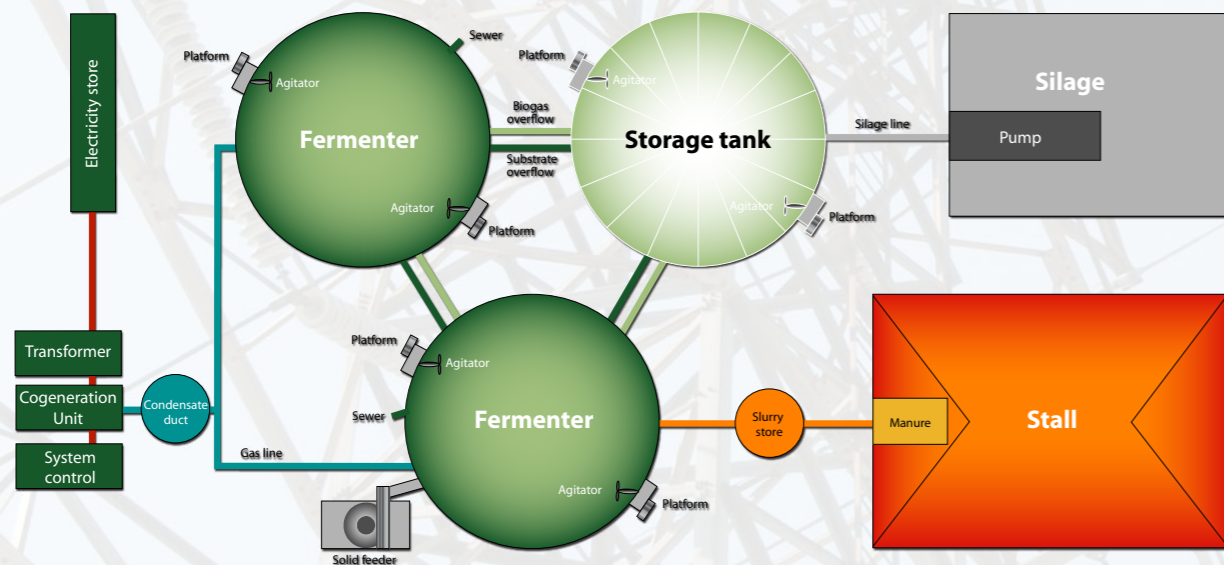

From the first minutes

According to the size of the company

We develop biogas plants that are adapted for your company. From 100 to 500 kW of electric capacity – consulting, planning, executing, implementing, commissioning and service around the whole project - WiedeLandtechnik is your competent partner.

Whether it is modern system control, useful components like a solid feeder, pump systems and motor agitator systems or an EPDM gas storage foil with its advantages. For all components and details as well as for an undisturbed run of your biogas plant we have the suitable solution.

up to commissioning

Biological process support

For rapid and reliable analyses as well as for profound consulting during the change of substrates within the fermentation process, WiedeLandtechnik works together with modern scientific laboratories in the field of biogas.

The biological process in the fermenter is optimally set and adapted according to used substrates.

Cogeneration unit

WiedeLandtechnik offers concepts to use the lost heat of your biogas plant. Heating, district heating, greenhouses, poultry mast or the possibility to use our low-energy fish farming modules.