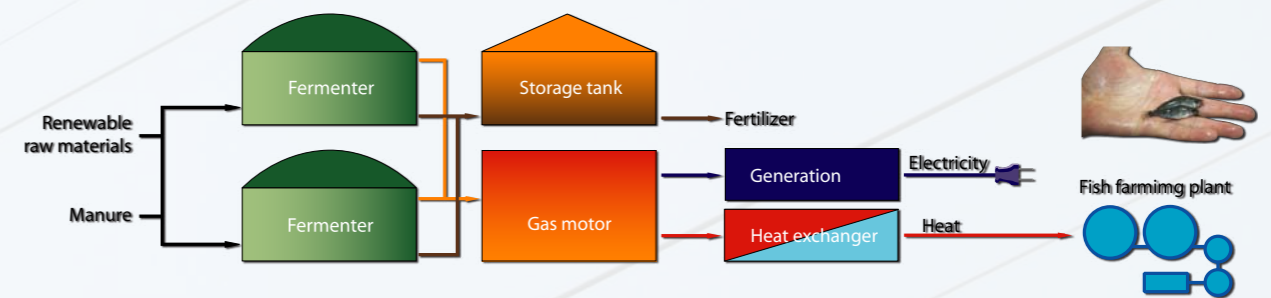

Service and support of your biogas plant with **Eisele** technics

WiedeLandtechnik as Eisele representative is from the first minutes for you there and offers you a biogas plant which is under the constant control even during operation. Experienced service employees guarantee you a reliable operation of your biogas plant also after commissioning.

up to commissioning

Biological process support

For rapid and reliable analyses as well as for profound consulting during the change of substrates within the fermentation process, WiedeLandtechnik works together with modern scientific laboratories in the field of biogas.

The biological process in the fermenter is optimally set and adapted according to used substrates.

Cogeneration unit

WiedeLandtechnik offers concepts to use the lost heat of your biogas plant. Heating, district heating, greenhouses, poultry mast or the possibility to use our low-energy fish farming modules.